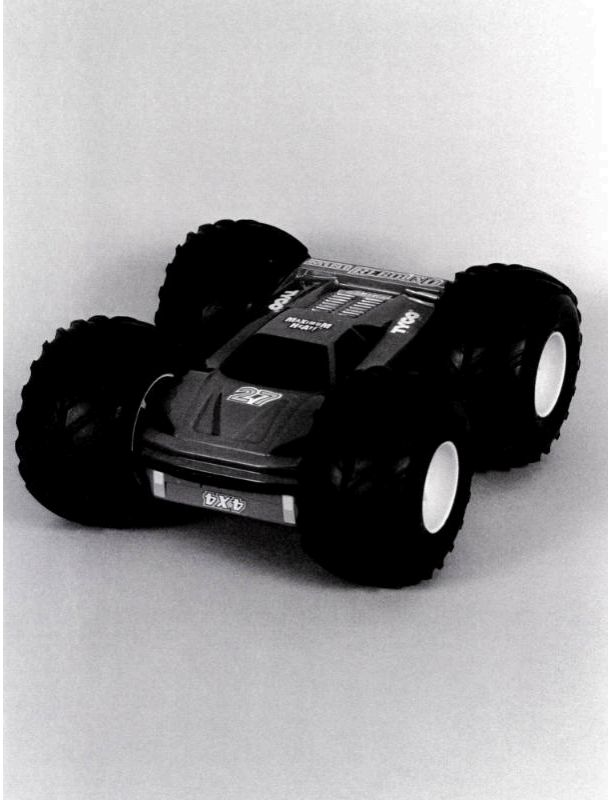

Basic Detail Report

Favorite Objects: Car

Date

1998

Primary Maker

Christian Boltanski

Medium

Electrostatic print

Description

Model racing car with monster wheels "4 x 4 27 Mini Rebound"

Tyco

Dimensions

Image: 10 1/2 x 7 1/2 in. (26.7 x 19.1 cm) Support: 11 1/2 x 8 1/2 in. (29.2 x 21.6 cm)