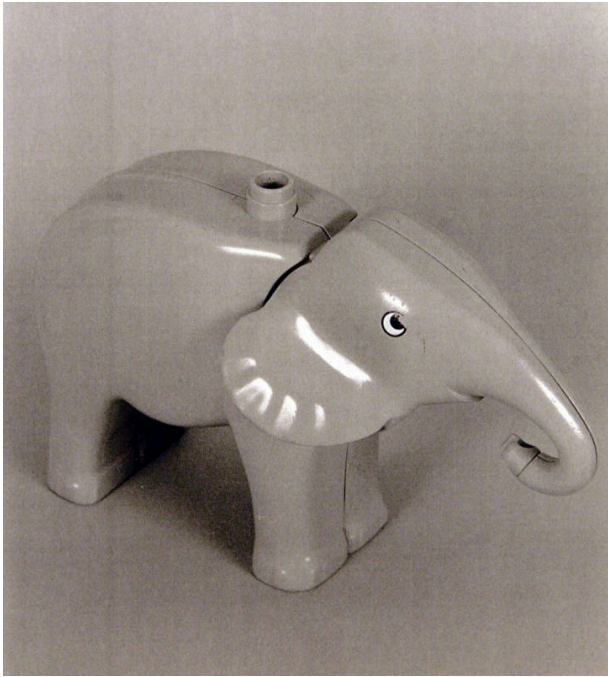

Basic Detail Report

Favorite Objects: Elephant

Date

1998

Primary Maker

Christian Boltanski

Medium

Electrostatic print

Description

Container in the shape of an elephant.

Dimensions

Image: 10 1/2 x 7 1/2 in. (26.7 x 19.1 cm) Support: 11 1/2 x 8 1/2 in. (29.2 x 21.6 cm)