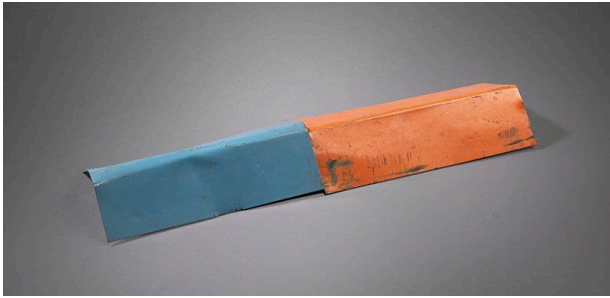

Basic Detail Report

Tents Meeting

Date

1972

Primary Maker

Carl Andre

Medium

painted structural-steel angles

Description

Two pieces of sheet metal, bent at right angles, one painted orange, one painted blue.

Dimensions

1 1/8 × 12 1/8 × 3 1/4 in. (2.9 × 30.8 × 8.3 cm) Blue: 1 1/8 × 5 7/8 × 3 1/4 in. (2.9 × 14.9 × 8.3 cm) Orange : 1 1/8 × 6 1/4 × 3 3/8 in. (2.9 × 15.9 × 8.6 cm)