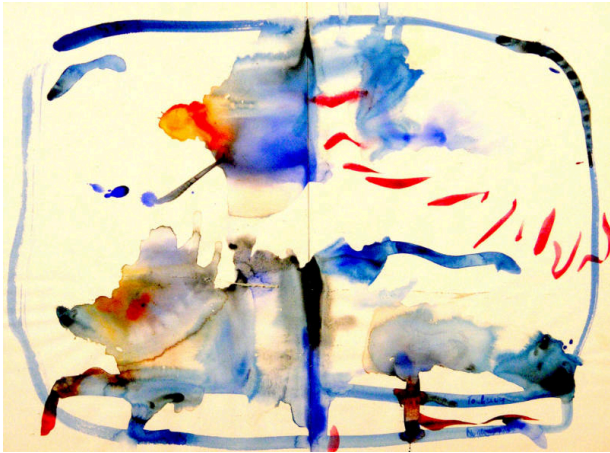

Basic Detail Report

Maine Landscape

Date

circa 1984

Primary Maker

Noah Jemison

Medium

Watercolor on laid paper

Description

Blue on white with red abstract.

Dimensions

Image: 17 3/4 x 23 1/2 in. (45.1 x 59.7 cm) Frame: 18 1/4 x 24 x 1 1/2 in. (46.4 x 61 x 3.8 cm)