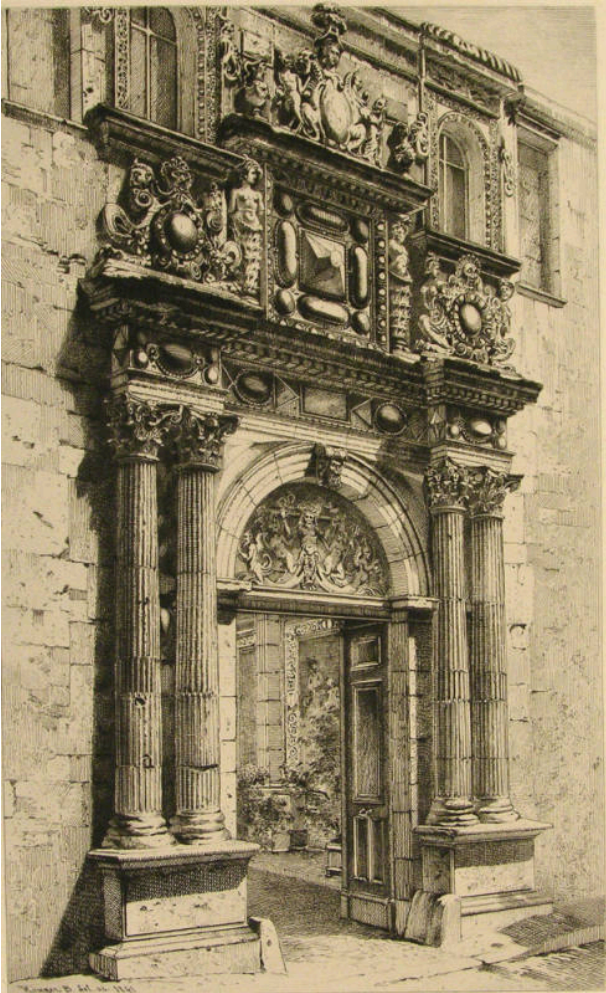

Basic Detail Report

Untitled

Date

1891

Primary Maker

B. del Krieger

Medium

engraving

Description

Architectural drawing of a doorway featuring double Corinthian columns, archway and Rococo decoration above.

Dimensions

Image: 7 1/4 x 6 1/4 in. (18.4 x 15.9 cm) Support: 13 3/4 x 8 1/2 in. (34.9 x 21.6 cm)