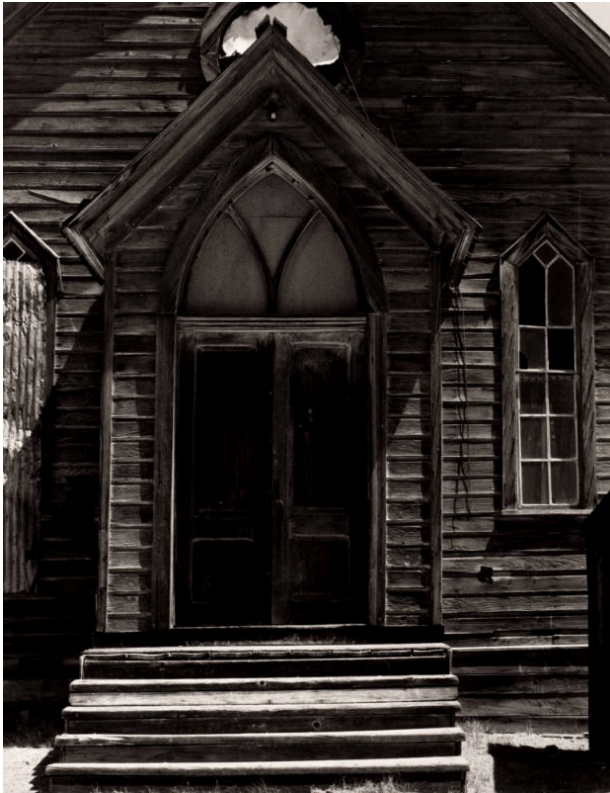

Basic Detail Report

Doorway of Old Church in the Ghost Town of Bodie, California

Date

1960

Primary Maker

Todd Webb

Medium

Gelatin silver print

Description

Close-up of double front doors with Gothic style window above, window on each side of doors; corrugated metal sheet covers window on left side. Horizontal wood siding of structure is extremely weathered and unpainted.