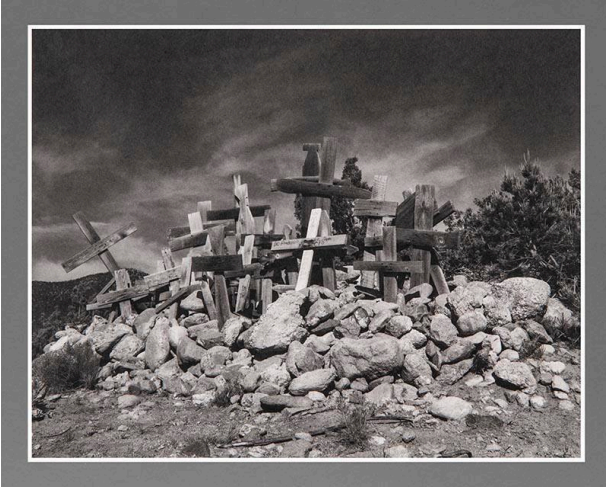

Basic Detail Report

Descanso, Rio en Medio

Date

1936

Primary Maker

John S. Candelario

Medium

Platinum print, unique

Description

Numerous weathered, wood crosses clustered together supported by a mound of large rocks. Pinon tree to right of crosses. Cloudy sky.

Dimensions

Image: $7 \frac{3}{8} \times 9 \frac{3}{8}$ in. (18.7×23.8 cm) Support: $16 \frac{5}{8} \times 13 \frac{5}{8}$ in. (42.2×34.6 cm) Support (2): $16 \frac{1}{2} \times 14$ in. (41.9×35.6 cm) Mat: 20×16 in. (50.8×40.6 cm)