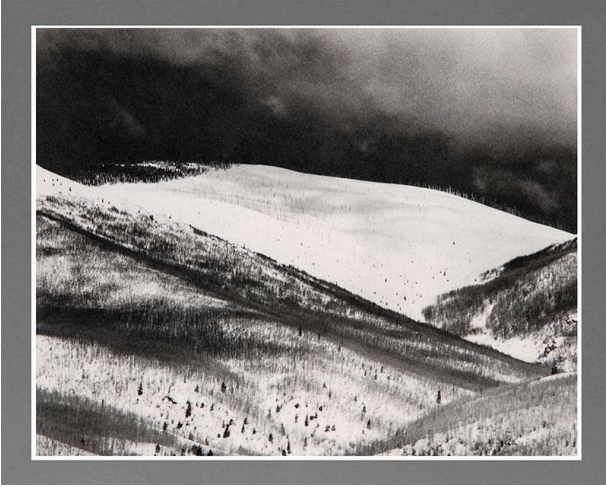

Basic Detail Report

Winter in Little Tesuque

Date

1937 (printed 1943)

Primary Maker

John S. Candelario

Medium

Platinum print, unique

Description

Landscape, Snow covered hill in background; snow covered hills with forest of bare trees in foreground; dark sky with threatening clouds.

Dimensions

Image: 7 5/8 x 9 5/8 in. (19.4 x 24.4 cm) Support: 16 3/8 x 13 3/8 in. (41.6 x 34 cm) Mat: 20 x 16 in. (50.8 x 40.6 cm)