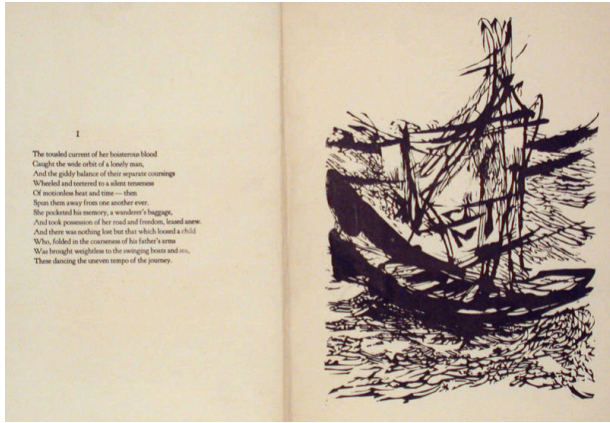

Basic Detail Report

The Tossed Current

Date

1958

Primary Maker

Werner Buser

Medium

engraving

Description

Two sail boats being tossed by high waves (written text on verso). Total page size 12 x 18 in. which is folded in half: right half is image and left 1/2 bears text.

Dimensions

Image: 12 × 9 in. (30.5 × 22.9 cm) Support: 12 × 18 in. (30.5 × 45.7 cm)