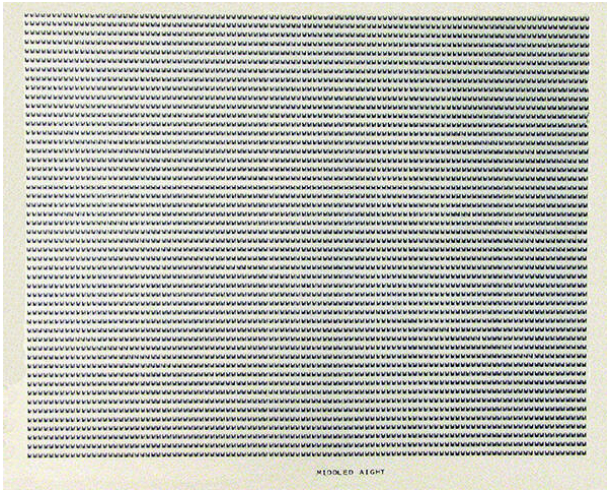

# Basic Detail Report

---

**MIDDLED AIGHT**

**Date**

1969

**Primary Maker**

Frederick Hammersley

**Medium**

computer - generated drawing on paper

## Dimensions

Image: 8 1/2 x 10 1/2 in. (21.6 x 26.7 cm) Support: 11 x 14 3/4 in. (27.9 x 37.5 cm)