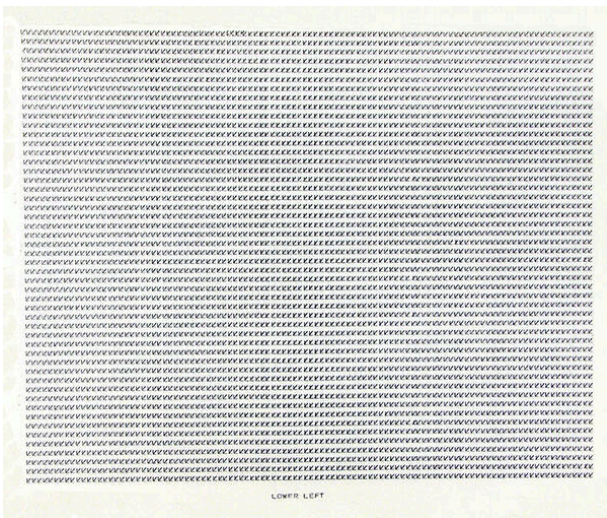

Basic Detail Report

LOWER LEFT

Date

1969

Primary Maker

Frederick Hammersley

Medium

computer - generated drawing on paper

Description

Computer generated abstract image

Dimensions

Image: 8 1/2 x 10 1/2 in. (21.6 x 26.7 cm) Support: 11 x 14 3/4 in. (27.9 x 37.5 cm)