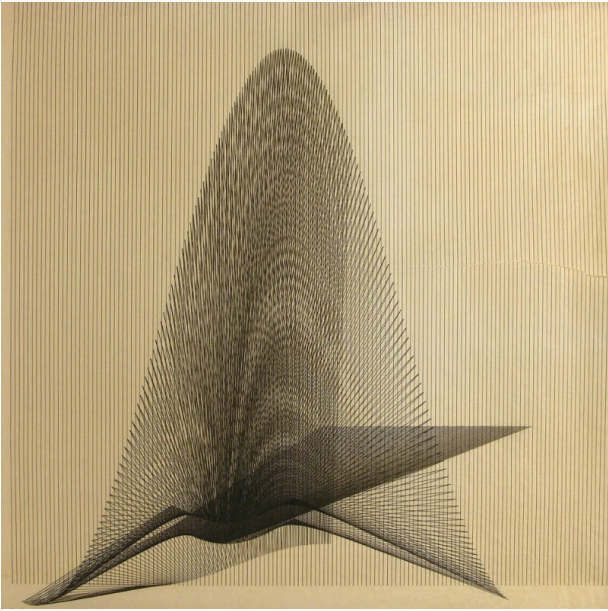

Basic Detail Report

Untitled

Date

1970

Primary Maker

Charles Mattox

Medium

Computer drawings

Description

Geometric design on graph paper

Dimensions

Overall: 30 1/2 x 32 1/4 x 1 in. (77.5 x 81.9 x 2.5 cm) 30-1/2 x 32-1/4