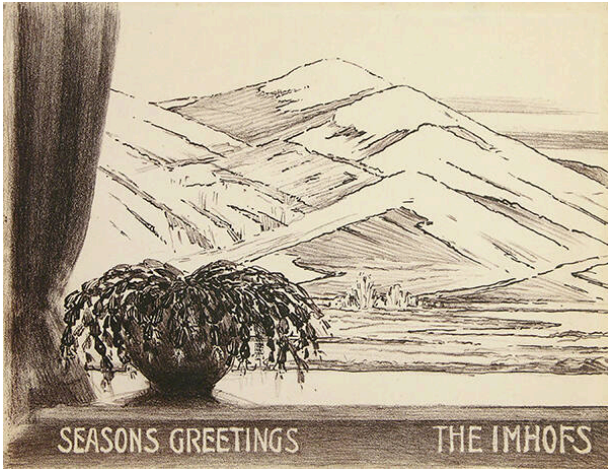

Basic Detail Report

Sangre de Cristo, Taos

Date

n.d.

Primary Maker

Joseph A. Imhof

Medium

Lithograph

Description

Looking out of a large picture window at a mountain landscape. Tied back curtain in window, potted Christmas cactus on window sill at left. Across bottom of image is printed: "SEASONS GREETINGS THE IMHOFS"

Dimensions

Image: 9 x 11 in. (22.9 x 27.9 cm)