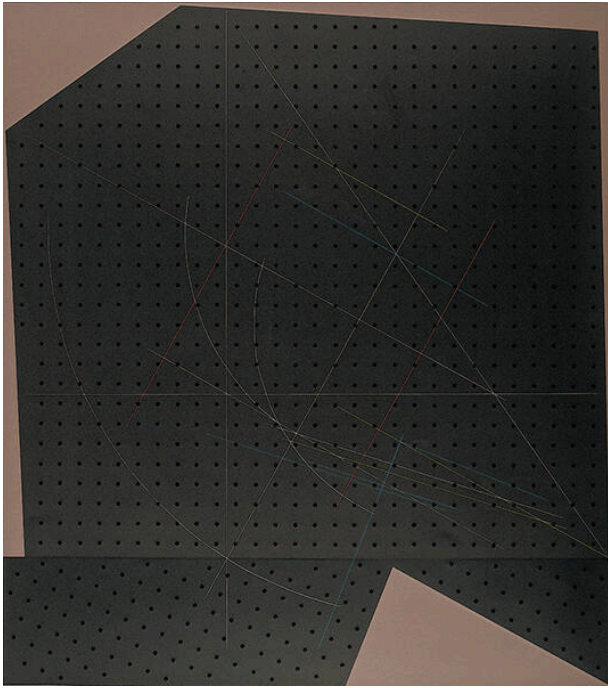

Basic Detail Report

Ramagir A

Date

1983

Primary Maker

Garó Z. Antreasian

Medium

embossed serigraph

Description

A large matte black trapezium-like shape is punctuated with rows of shiny, raised, small circles. Thin straight and mildly arched lines in white, red, blue and yellow intersperse the central area of the black shape. At the upper center, upper right corner, lower right corner and the lower left are solid colored mauve areas.

Dimensions

Image: 30 7/8 × 34 7/16 in. (78.4 × 87.5 cm) Support: 35 1/2 x 39 in. (90.2 x 99.1 cm)