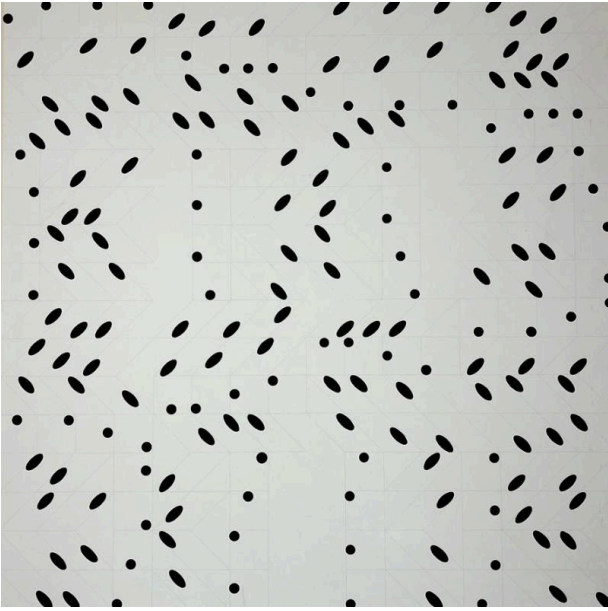

Basic Detail Report

Untitled

Date

1960

Primary Maker

Larry Poons

Medium

silkscreen

Description

Abstract. Black dots on a white background, plus ellipses slanting left and right.

Dimensions

16 x 16 image; 34 x 33 support