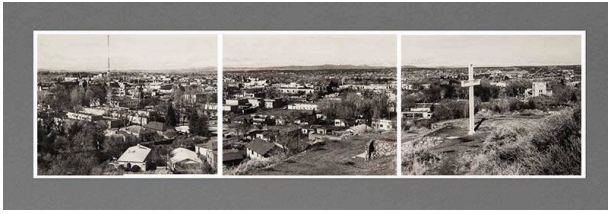

## Santa Fe from Fort Marcy

**Date**

1982

### Description

View of city of Santa Fe, New Mexico, looking down from Cross of the Martyrs. Long horizontal print with tall radio tower in left panel and tall cross in right panel.