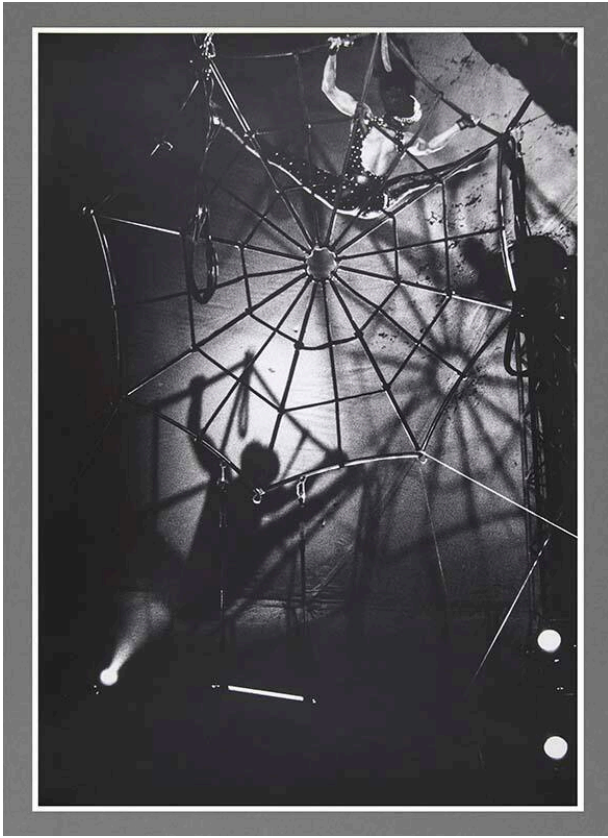

Basic Detail Report

Shadow 25

Date

nd

Primary Maker

Kimberly Gremillion

Medium

Gelatin silver print

Description

Image of a acrobat/gymnist hanging from a metal frame work resembling a spider web, spot light reflect her shadow on tent

wall

Dimensions

Image: 18 × 11 7/8 in. (45.7 × 30.2 cm) Support: 20 × 16 in. (50.8 × 40.6 cm)