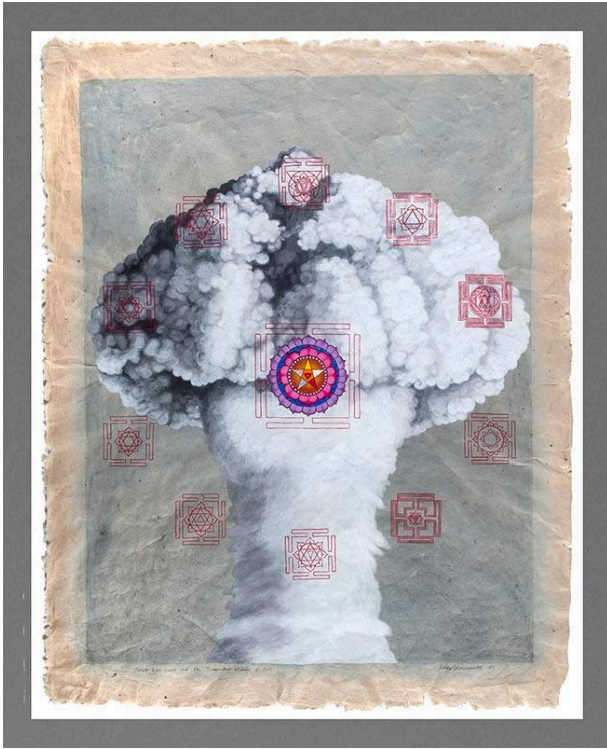

Basic Detail Report

Occult Kali Yantra

Date

1997

Primary Maker

Erika Wanenmacher

Medium

Gouache on paper

Description

Abstract

Dimensions

Frame: 44 × 36 × 1 1/4 in. (111.8 × 91.4 × 3.2 cm)