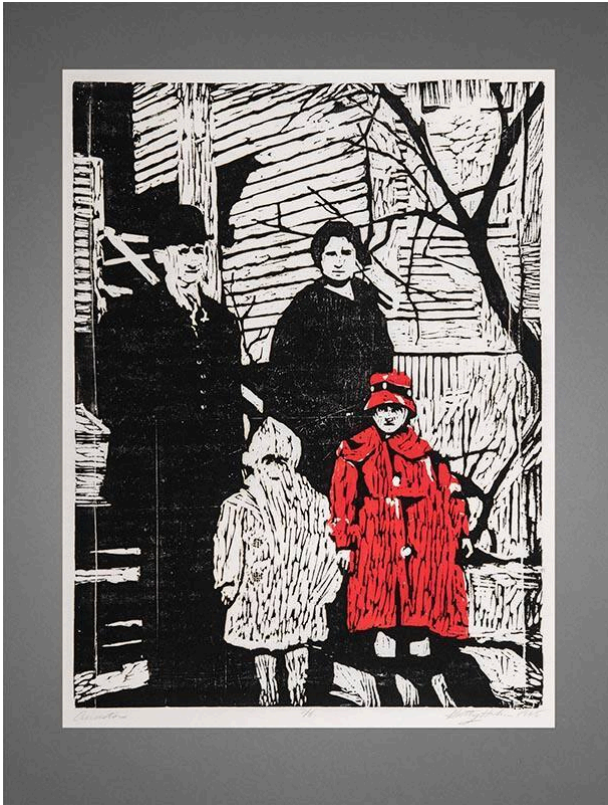

Basic Detail Report

Ancestors

Date

1965

Primary Maker

Betty Hahn

Medium

photographic woodcut print

Description

Family portrait in red and black. Man wears a dark suit and hat,

woman wears a dark long coat and child in center has a black and white coat, girl to left has a red coat, house in the background, bare trees to left of image.

Dimensions

Image: 23 7/8 x 18 in. (60.6 x 45.7 cm) Support: 29 3/8 x 23 9/16 in. (74.6 x 59.8 cm)