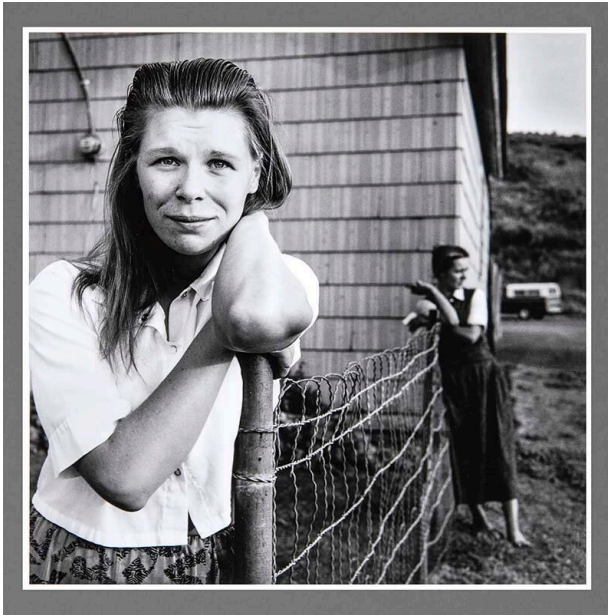

## Janet and Carol Walter Beside Their House, Lamona Colony, Washington

**Date**

1994

**Primary Maker**

Kristin Capp

**Medium**

Gelatin silver print

### **Description**

Woman with shoulder length hair leaning against a fence wearing a white blouse facing viewer, second woman in background also leaning against the fence and wall facing away from viewer, Building the background, truck in the far distance