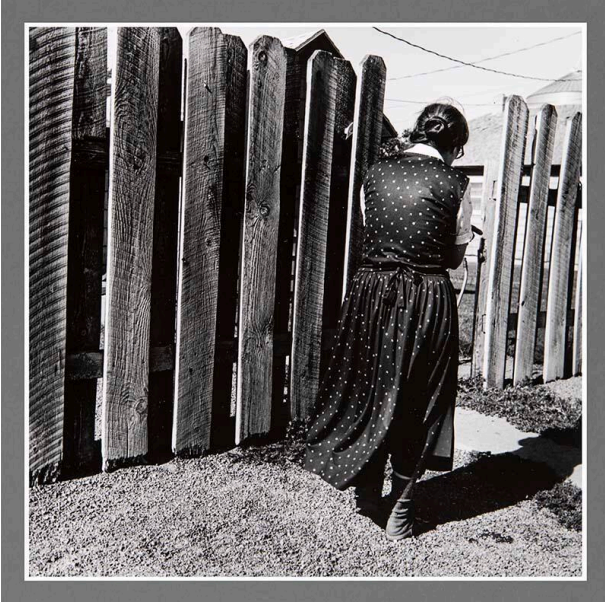

Basic Detail Report

Rebecca in Backyard, Lamona Colony, Washington

Date

1994

Primary Maker

Kristin Capp

Medium

Gelatin silver print

Description

Rebecca Walter with back to viewer walking away wears a dark dress with white dots, walking through a wooden gate. Wooden fence in the background.

Dimensions

Image: 9 × 9 1/8 in. (22.9 × 23.2 cm) Support: 19 7/8 × 15 7/8 in. (50.5 × 40.3 cm)