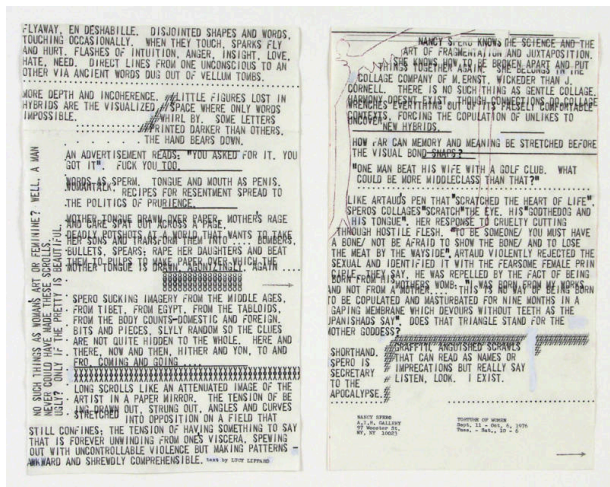

Basic Detail Report

Torture of Women Text

Date

1976

Primary Maker

Nancy Spero

Medium

Type and rubber stamp on paper

Description

Type handset by artist as manifesto on two sheets mounted side by side; text written by Lucy Lippard for Nancy Spero's Torture of Women exhibition at AIR Gallery in 1976.

Dimensions

Frame: 16 3/4 x 20 3/4 x 1 3/8 in. (42.5 x 52.7 x 3.5 cm) Support: 14 x 8 1/2 in. each (35.6 x 21.6 cm)