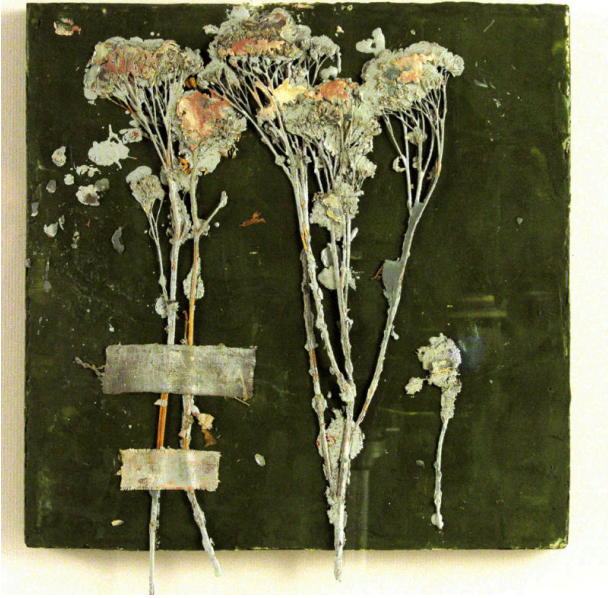

## Brookings Herbarium LXIV

**Date**

1988

**Primary Maker**

Michelle Stuart

**Medium**

Encaustic, pigment, plants

## Description

Dried flowers are applied to the surface of a painted board. Placed in a plexiglass box.

## Dimensions

Frame: 22 1/2 x 18 1/2 in. (57.2 x 47 cm)