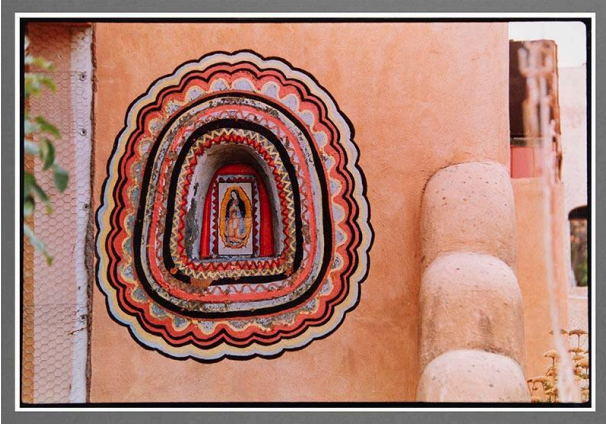

Basic Detail Report

Guadalupe in a Niche

Date

1993

Primary Maker

Cara Jaye

Medium

Chromogenic print

Description

A niche in an adobe wall is painted with a Virgin of Guadalupe. The image is surrounded by multi-colored concentric circles.

Dimensions

Image: 9 × 13 1/2 in. (22.9 × 34.3 cm) Mat: 11 × 14 in. (27.9 × 35.6 cm) Mat: 16 × 20 in. (40.6 × 50.8 cm)