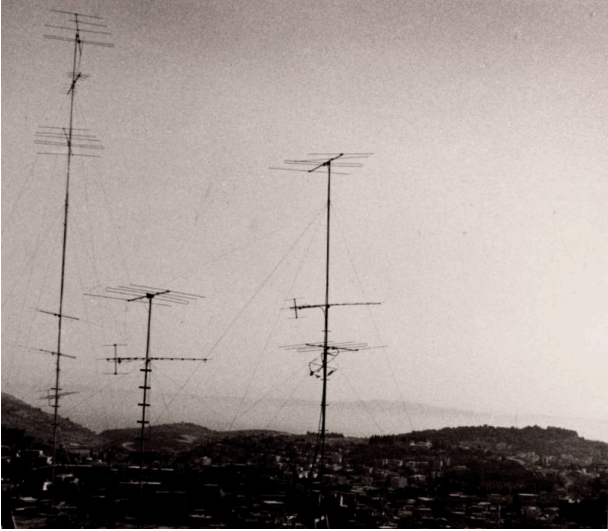

Basic Detail Report

Bethany

Date

1977

Primary Maker

Jane Reese Williams

Medium

gelatin silver print

Description

View of electrical post with an aerial overview of the city.

Dimensions

Image: 6 1/2 × 7 1/2 in. (16.5 × 19.1 cm) Support: 11 1/2 × 17 in. (29.2 × 43.2 cm) Mat: 12 1/2 × 17 1/2 in. (31.8 × 44.5 cm)