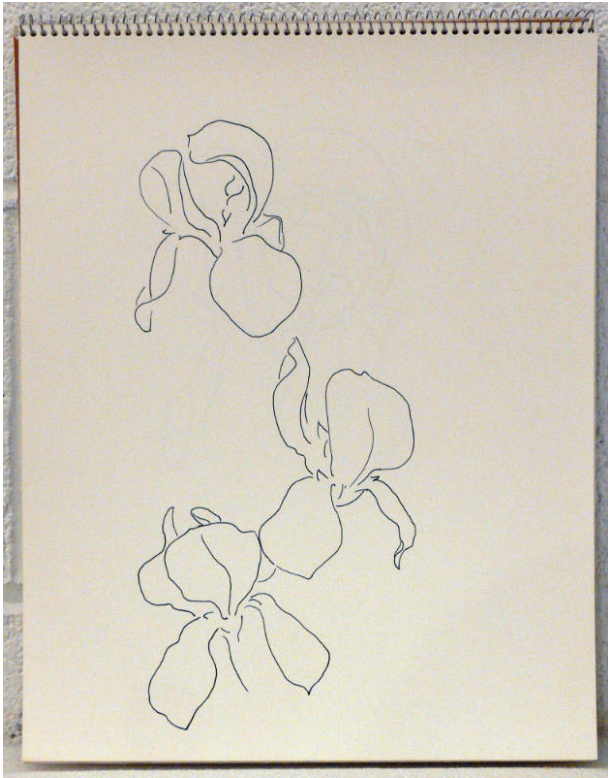

Basic Detail Report

drawing; spiral bound

Dimensions

14 1/4 x 11 in. (36.2 x 27.9 cm)

Strathmore Artist Sketchbook

Date

n.d.

Primary Maker

Earl Stroh

Medium

graphite on paper

Description

12 bound line pencil drawings of flowers and 1 loose flower