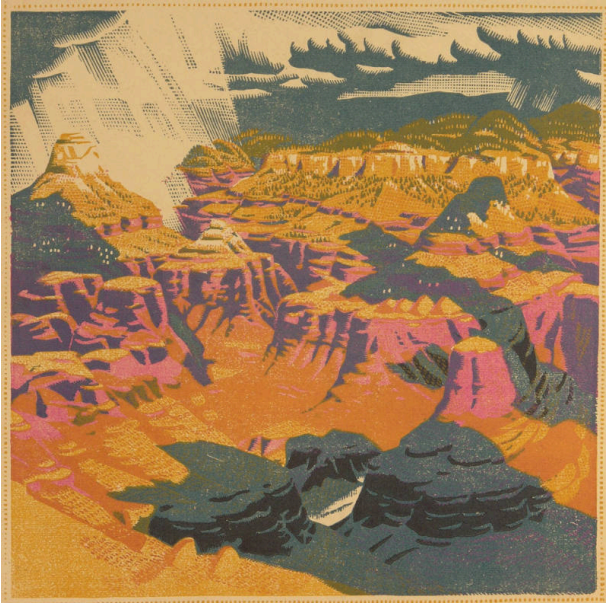

Basic Detail Report

What Can Happen When Things Go Wrong (Grand Canyon)

Date

before 1919

Primary Maker

Gustave Baumann

Medium

Color woodcut

Description

A series of 34 wood block prints which when completed is a scene of the Grand Canyon.

Dimensions

Image: 12 5/8 x 13 in. (32.1 x 33 cm) Support: 17 x 14 1/2 in. (43.2 x 36.8 cm)