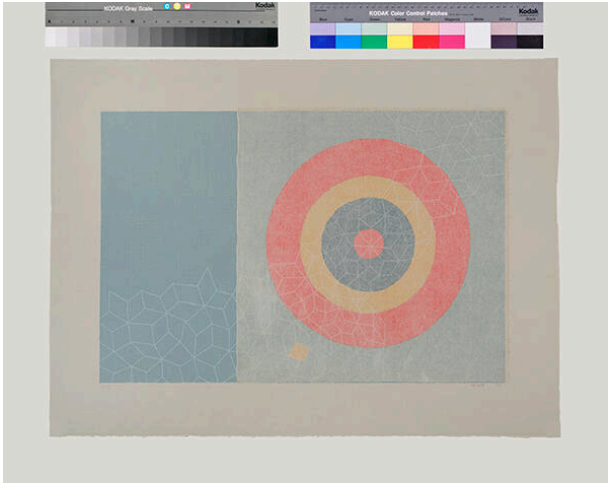

Basic Detail Report

Transit

Date

2004

Primary Maker

Marie Watt

Medium

lithograph

Description

Concentric circles in pink, yellow, blue and pink against a light green background; dark green square on left side of image

Dimensions

Image: 16 3/8 × 24 1/2 in. (41.6 × 62.2 cm) Support: 22 3/16 × 30 1/16 in. (56.4 × 76.4 cm) Mat: 26 × 34 in. (66 × 86.4 cm) Mat: 28 × 36 in. (71.1 × 91.4 cm)