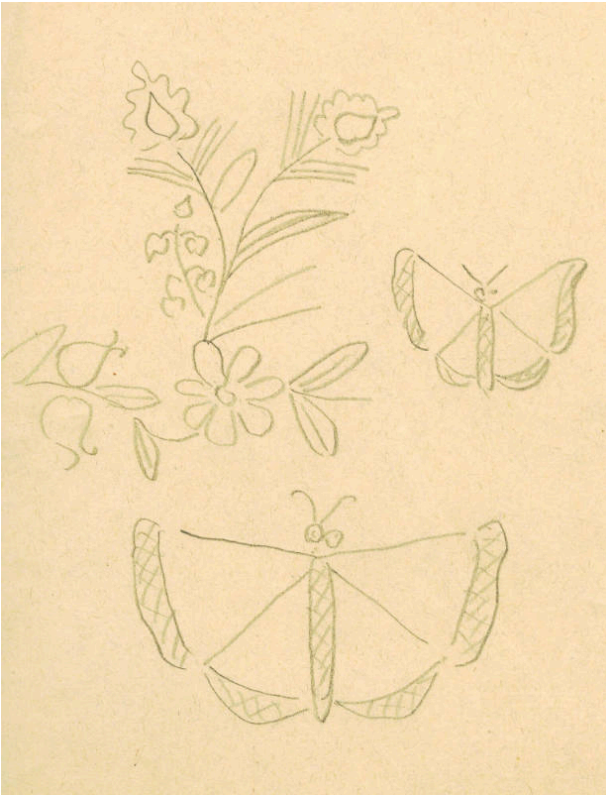

Basic Detail Report

Untitled

Date

n.d.

Primary Maker

Gustave Baumann

Medium

Graphite on paper

Description

Image of two butterflies and one floral plant.

Dimensions

Image: 8 1/4 x 9 1/2 in. (21 x 24.1 cm)