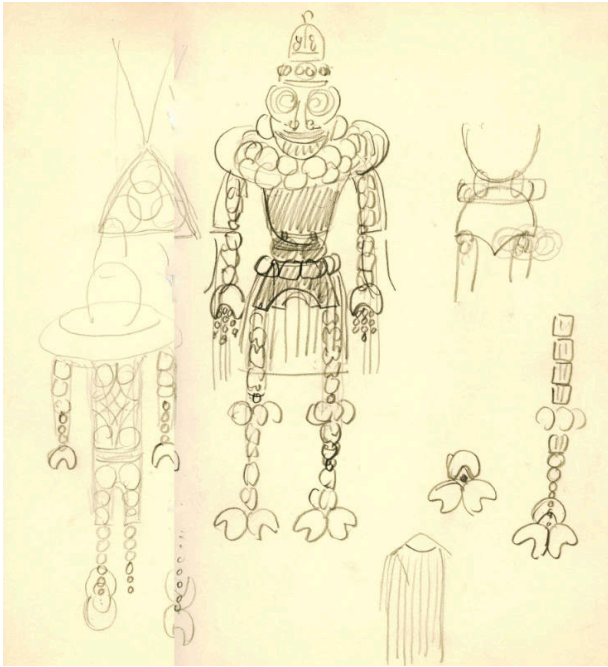

Basic Detail Report

Untitled

Date

n.d.

Primary Maker

Gustave Baumann

Medium

Graphite on paper

Description

Robot like figures.

Dimensions

Image: 7 x 10 1/2 in. (17.8 x 26.7 cm)