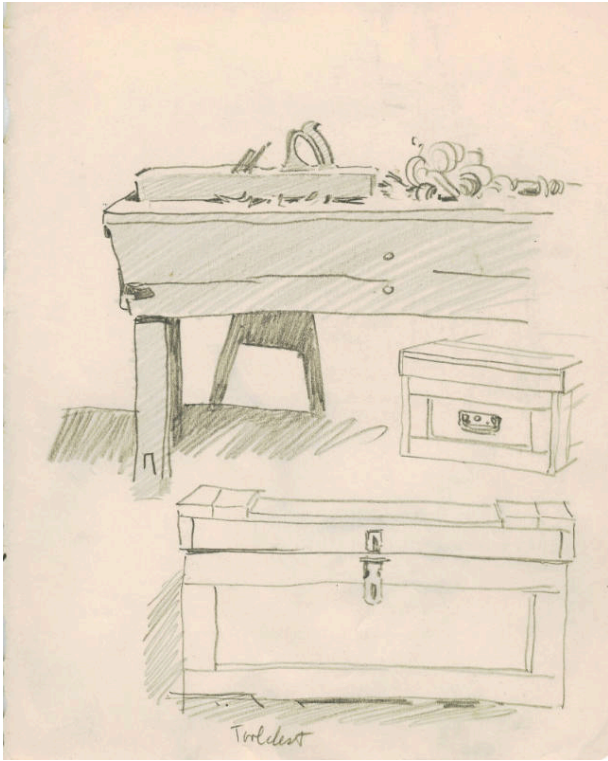

Basic Detail Report

Untitled

Date

n.d.

Primary Maker

Gustave Baumann

Medium

Graphite on paper

Description

Image of a wooden table with a tool on top and wood shavings,

two tool chests on sitting on the floor one in front and one under the table.

Dimensions

Image: 8 1/4 x 6 1/2 in. (21 x 16.5 cm)