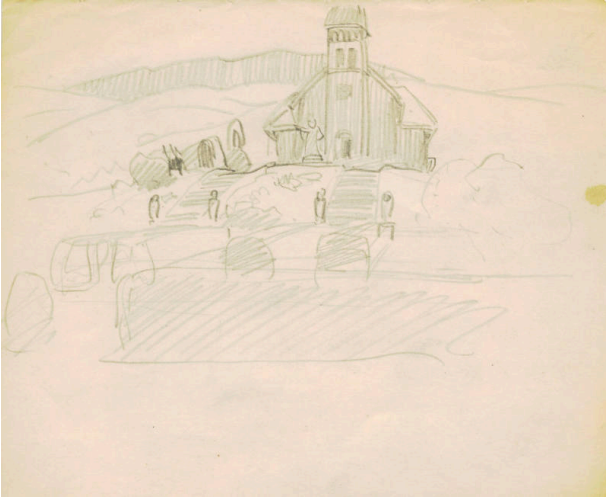

Basic Detail Report

Untitled

Date

n.d.

Primary Maker

Gustave Baumann

Medium

Graphite on paper

Description

Image of a church at top of a hill with mountains in the background, edges of page are burnt.

Dimensions

Image: 6 1/2 x 8 1/8 in. (16.5 x 20.6 cm)