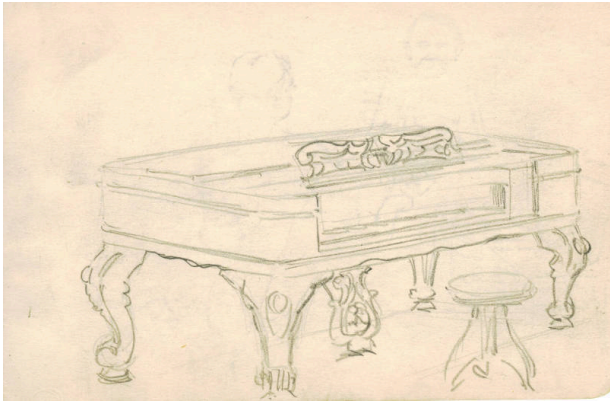

Basic Detail Report

Untitled

Date

n.d.

Primary Maker

Gustave Baumann

Medium

Graphite on paper

Description

Double sided image, side one is the image of a piano and a stool, image two is two men with three chairs to right of image.

Dimensions

Image: 4 3/4 x 7 in. (12.1 x 17.8 cm)