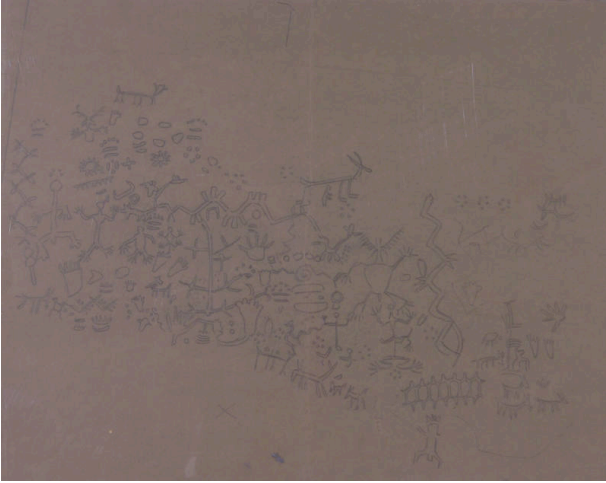

Basic Detail Report

Untitled

Date

n.d.

Primary Maker

Gustave Baumann

Medium

Pencil on paper

Description

Landscape pencil drawing, animals, stick figures and plants.

Dimensions

Image: 14 1/2 x 18 in. (36.8 x 45.7 cm)