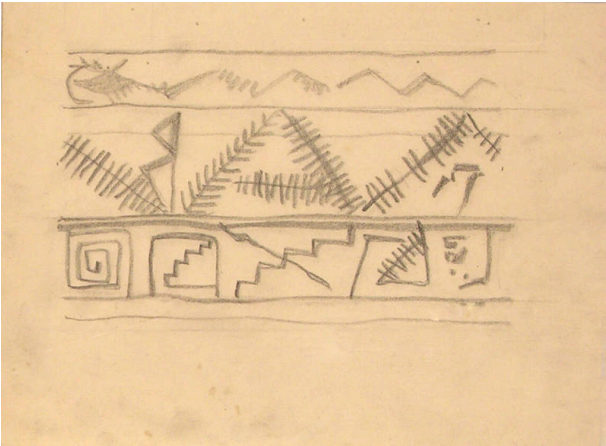

Basic Detail Report

Untitled

Date

n.d.

Primary Maker

Gustave Baumann

Medium

Pencil on paper

Description

Geometric landscape design.

Dimensions

Image: 8 3/8 x 11 in. (21.3 x 27.9 cm)