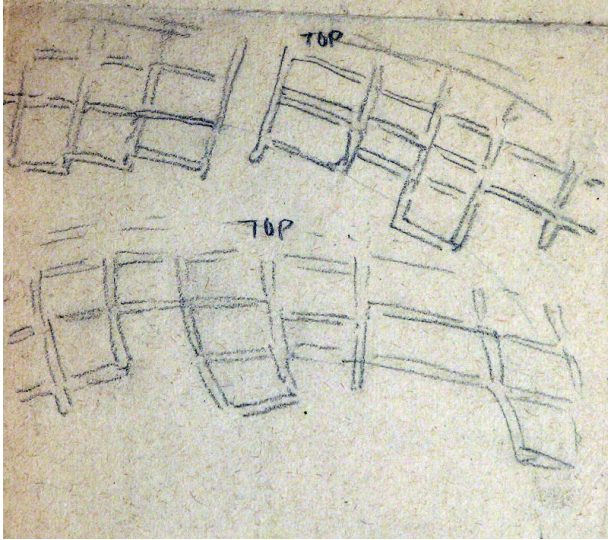

Basic Detail Report

Untitled

Date

n.d.

Primary Maker

Gustave Baumann

Medium

Pencil on paper

Description

Squares depicting an image of an adobe wall.

Dimensions

Image: 12 1/2 x 7 in. (31.8 x 17.8 cm)