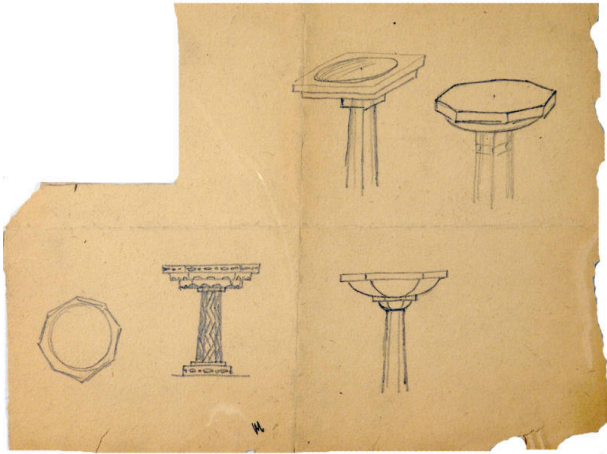

Basic Detail Report

Untitled

Date

n.d.

Primary Maker

Gustave Baumann

Medium

Pencil on paper

Description

Five different designs of wash basins.

Dimensions

Image: 9 x 12 in. (22.9 x 30.5 cm)