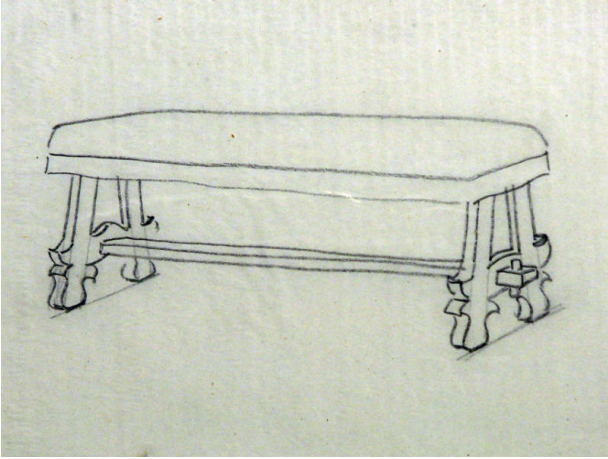

Basic Detail Report

Untitled

Date

n.d.

Primary Maker

Gustave Baumann

Medium

Pencil on paper

Description

Coffee table.

Dimensions

Image: 11 1/8 x 14 1/2 in. (28.3 x 36.8 cm)