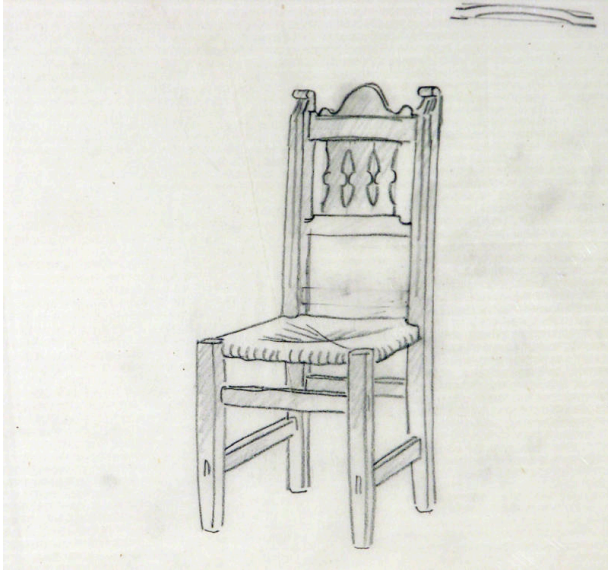

Basic Detail Report

Untitled

Date

n.d.

Primary Maker

Gustave Baumann

Medium

Pencil on paper

Description

Chair

Dimensions

Image: 10 1/2 x 12 3/4 in. (26.7 x 32.4 cm)