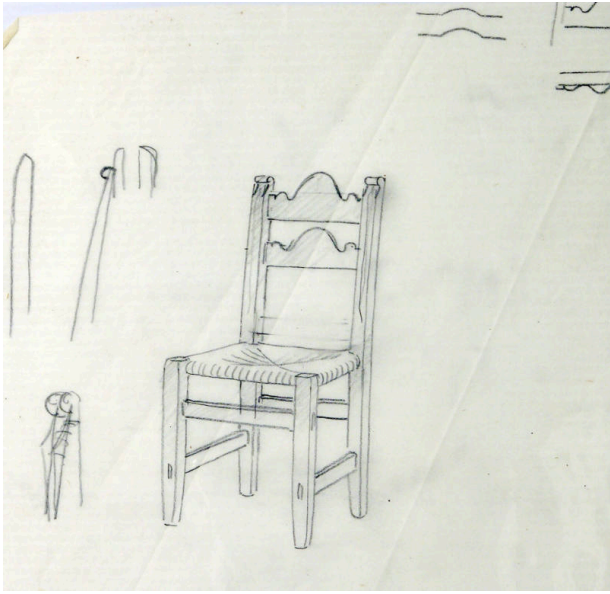

Basic Detail Report

Untitled

Date

n.d.

Primary Maker

Gustave Baumann

Medium

Pencil on paper

Description

Chair

Dimensions

Image: 10 1/2 x 12 3/4 in. (26.7 x 32.4 cm)