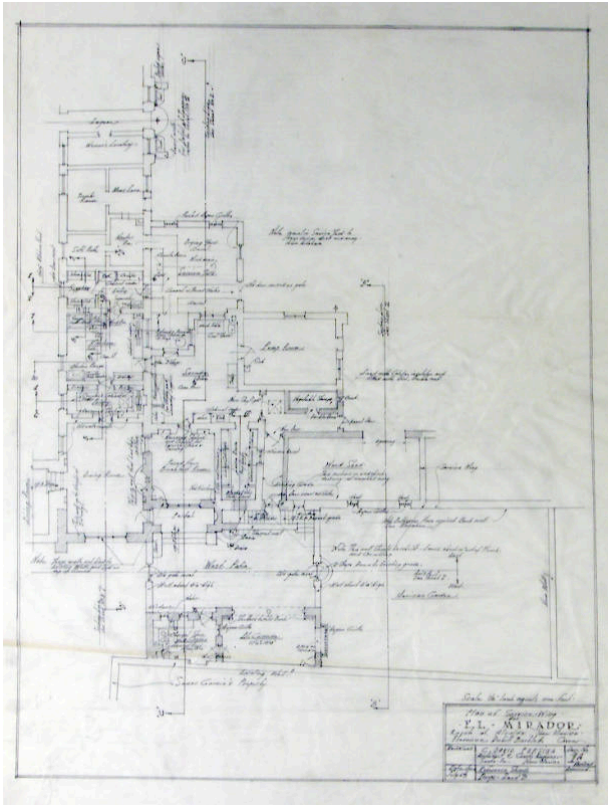

Basic Detail Report

Untitled

Date

n.d.

Primary Maker

Gustave Baumann

Medium

Pencil on paper

Description

Plan of service wing for El Mirador.

Dimensions

Image: 20 x 15 1/4 in. (50.8 x 38.7 cm) Support: 20 1/2 x 17 1/4 in. (52.1 x 43.8 cm)