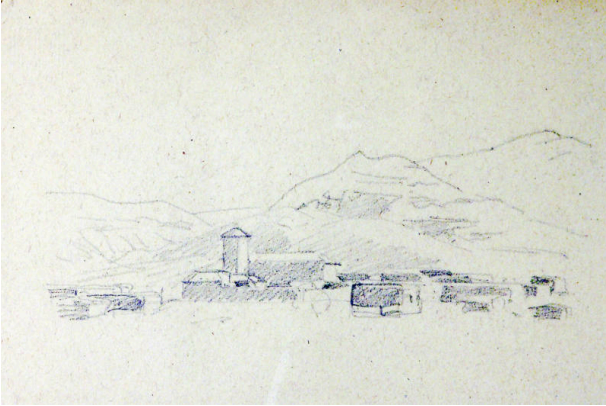

Basic Detail Report

Untitled

Date

n.d.

Primary Maker

Gustave Baumann

Medium

Pencil on paper

Description

Landscape with houses.

Dimensions

Image: 20 x 15 1/4 in. (50.8 x 38.7 cm) Support: 20 1/2 x 17 1/4 in. (52.1 x 43.8 cm)