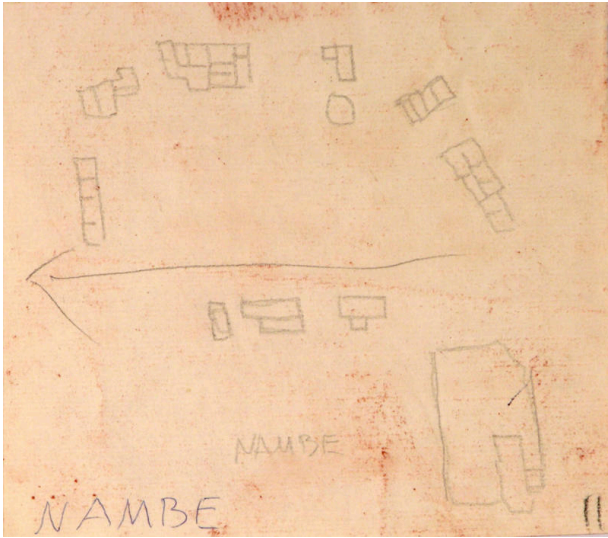

Basic Detail Report

Untitled

Date

n.d.

Primary Maker

Gustave Baumann

Medium

Pencil on paper

Description

Nambe Pueblo

Dimensions

Image: 11 x 10 in. (27.9 x 25.4 cm)