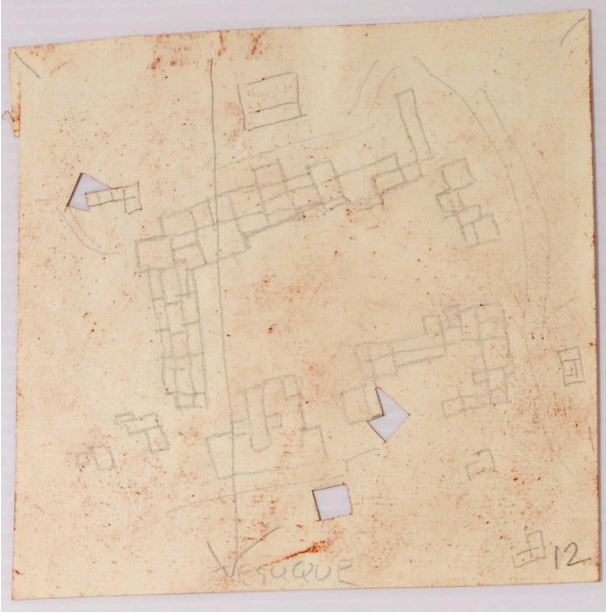

Basic Detail Report

Untitled

Date

n.d.

Primary Maker

Gustave Baumann

Medium

Pencil on paper

Description

Tesuque Pueblo

Dimensions

Image: 11 x 10 in. (27.9 x 25.4 cm)