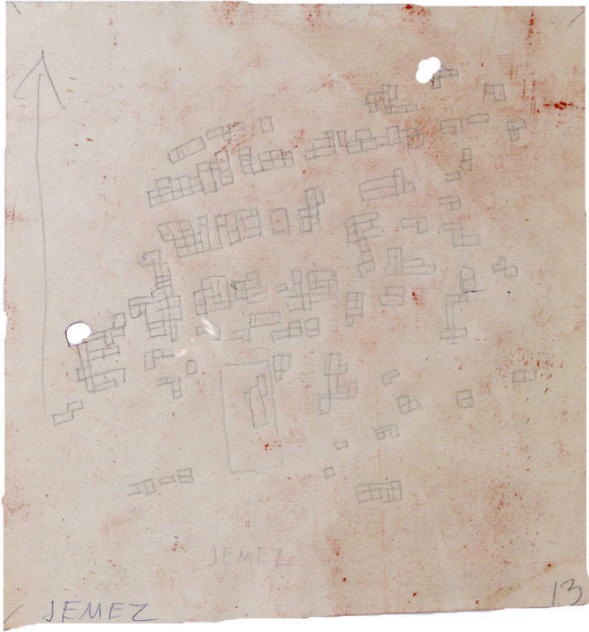

Basic Detail Report

Untitled

Date

n.d.

Primary Maker

Gustave Baumann

Medium

Pencil on paper

Description

Jemez Pueblo

Dimensions

Image: 11 x 10 in. (27.9 x 25.4 cm)