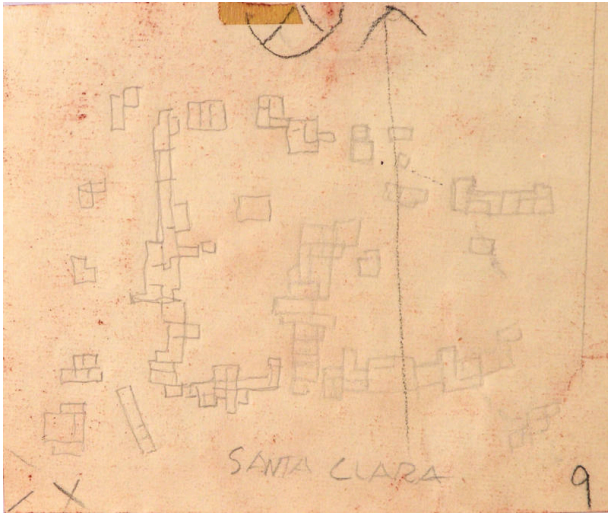

Basic Detail Report

Untitled

Date

n.d.

Primary Maker

Gustave Baumann

Medium

Pencil on paper

Description

Jemez Pueblo

Dimensions

Image: 11 x 10 in. (27.9 x 25.4 cm)