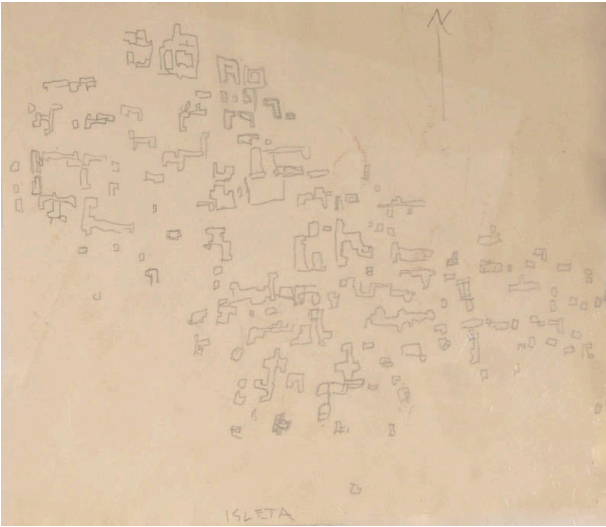

Basic Detail Report

Untitled

Date

n.d.

Primary Maker

Gustave Baumann

Medium

Pencil on paper

Description

Isleta Pueblo

Dimensions

Image: 11 x 10 in. (27.9 x 25.4 cm)