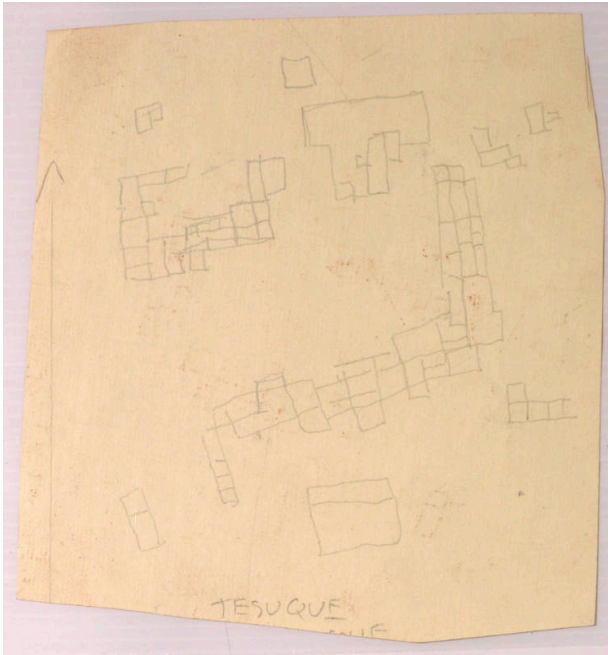

Basic Detail Report

Untitled

Date

n.d.

Primary Maker

Gustave Baumann

Medium

Pencil on paper

Description

Tesuque Pueblo

Dimensions

Image: 11 x 10 in. (27.9 x 25.4 cm)