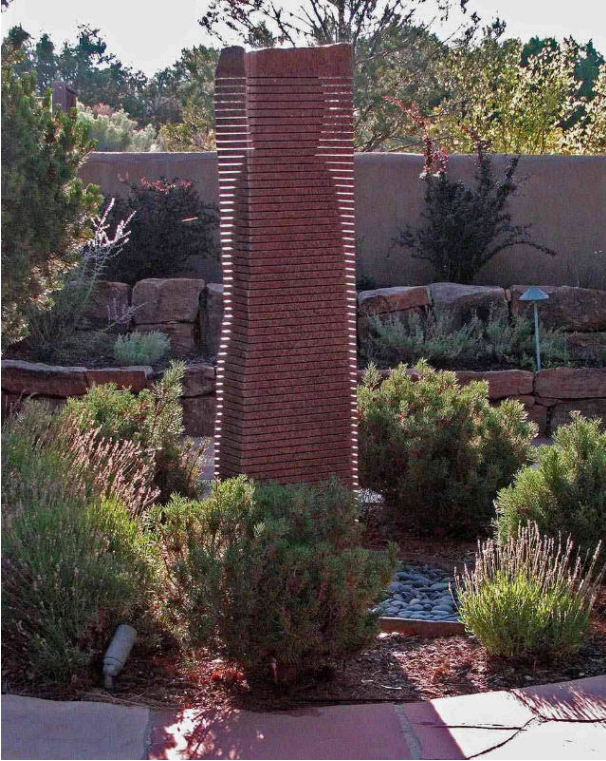

Basic Detail Report

Figure Inner Column

Date

1997

Primary Maker

Jesús Moroles

Medium

Fredericksburg granite

Description

Cut granite with figure visible in the interior when light shines

through at the right angle.

Dimensions

74 3/8 x 18 3/4 x 8 3/8 in., 1400 lb. (188.9 x 47.6 x 21.3 cm, 635 kg)