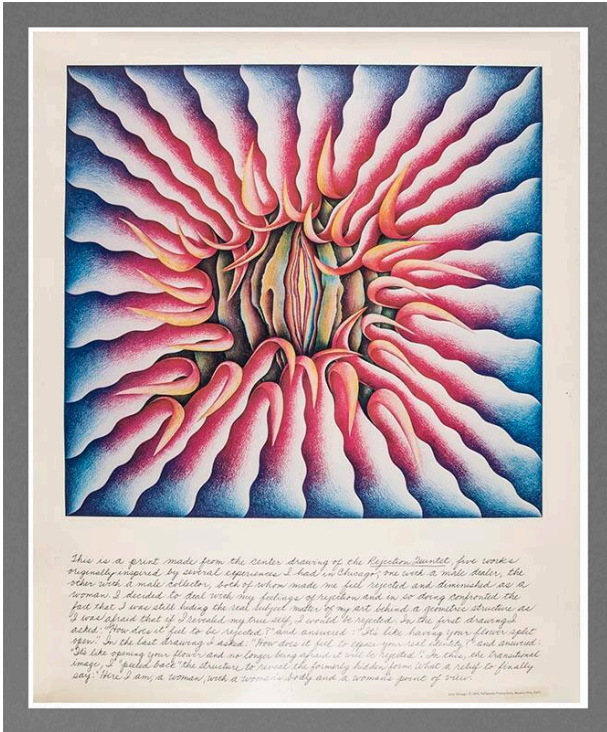

Basic Detail Report

Rejection Quintet

Date

1974

Primary Maker

Judy Chicago

Medium

Color offset lithograph poster

Description

Square color area of blue radiations from red center, peeling back to reveal emerging yellow and red cortex

Dimensions

Poster: 28 3/8 × 22 in. (72.1 × 55.9 cm)